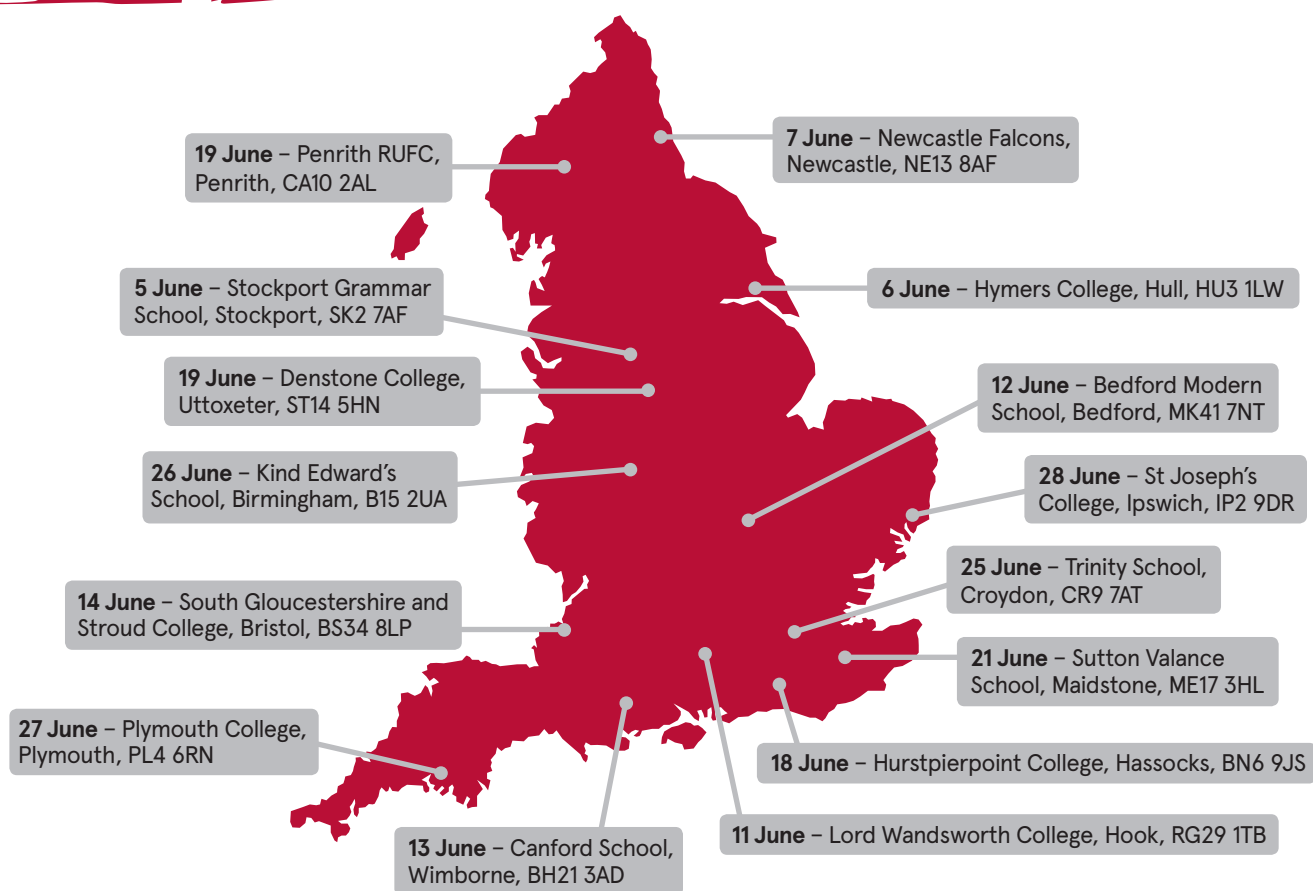

2018 TEACHER DEVELOPMENT DAYS

At this year's Teacher Development Days player safety and welfare will be a major theme, with each day containing a refereeing CPD section with presentations and practical demonstrations from the RFU referee department.

We will have practical sessions delivered by the England U18 Elite Pathway team and our regional academies, and presentations on Rugby Safe during the day.

Due to popular demand there will be a limit on numbers, so please book early to avoid disappointment.